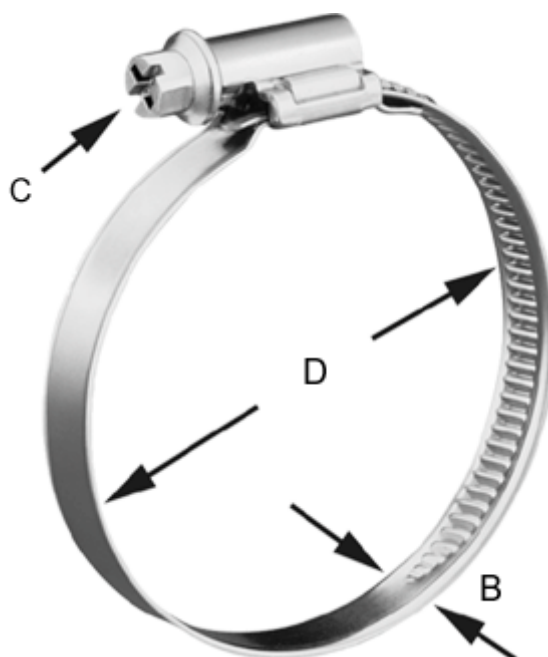

Article number: 021366352110

Description: Worm Drive Hose Clip
TORRO S 100-120/12 C7 W1

Measures

C (screw type) = C7 - 7mm

Diameter D = 100-120

Width B = 12.0